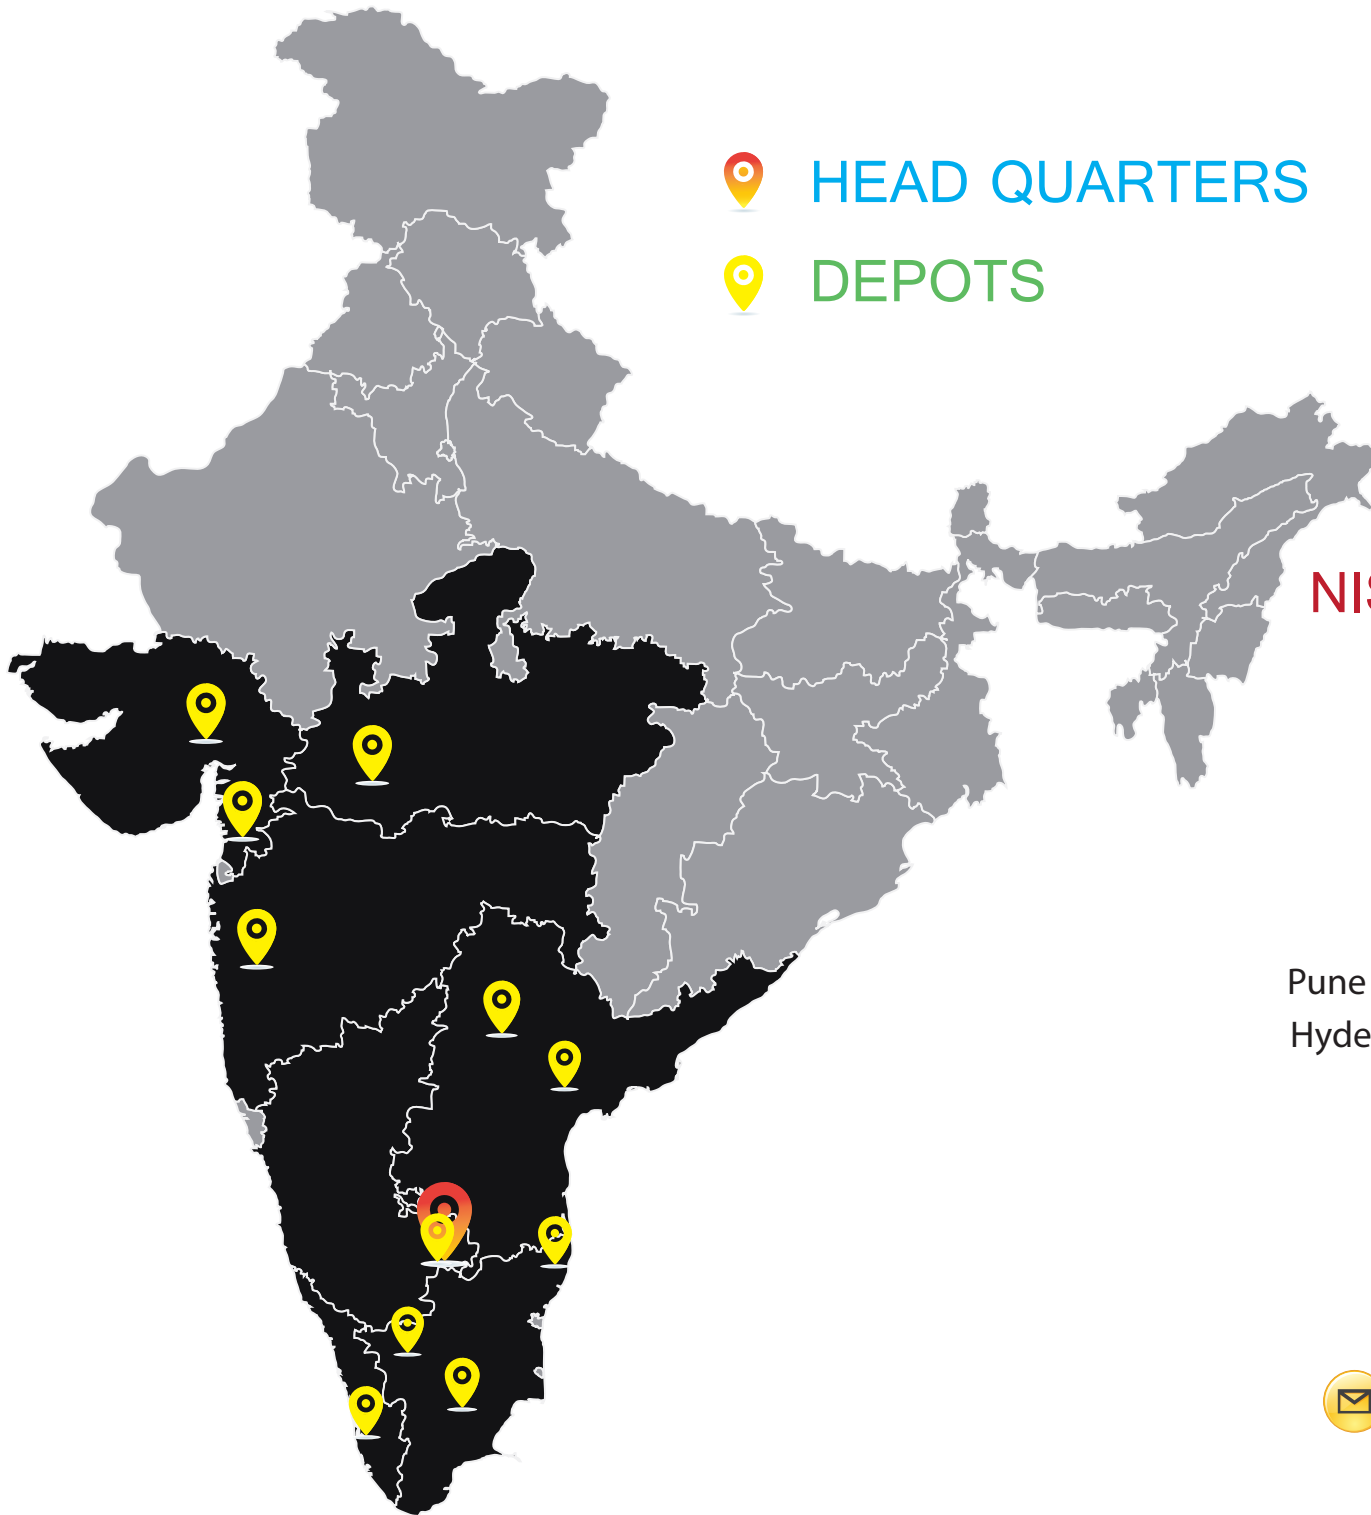

HEAD QUARTERS

DEPOTS

NISHANT MOULDINGS PVT. LTD

Corporate Office
#2, Eralinganna Industrial Estate,
Srigandakaval, Sunkadakatte
Bangalore - 560091

DEPOT LOCATIONS

Pune : Chakan | Coimbatore : Arasur | Chennai : Redhills
Hyderabad : Kompally | Madurai : Kappalur | Vapi : GIDC
Vijayawada : Gangur | Cochin : Kalamcherry
Ahmedabad : Aslali | Indore : Dewas Naka

CONTACT US

+91 80 23582671 | +91 80 23484119 / 112

info@fortunapet.com

www.fortunapet.com